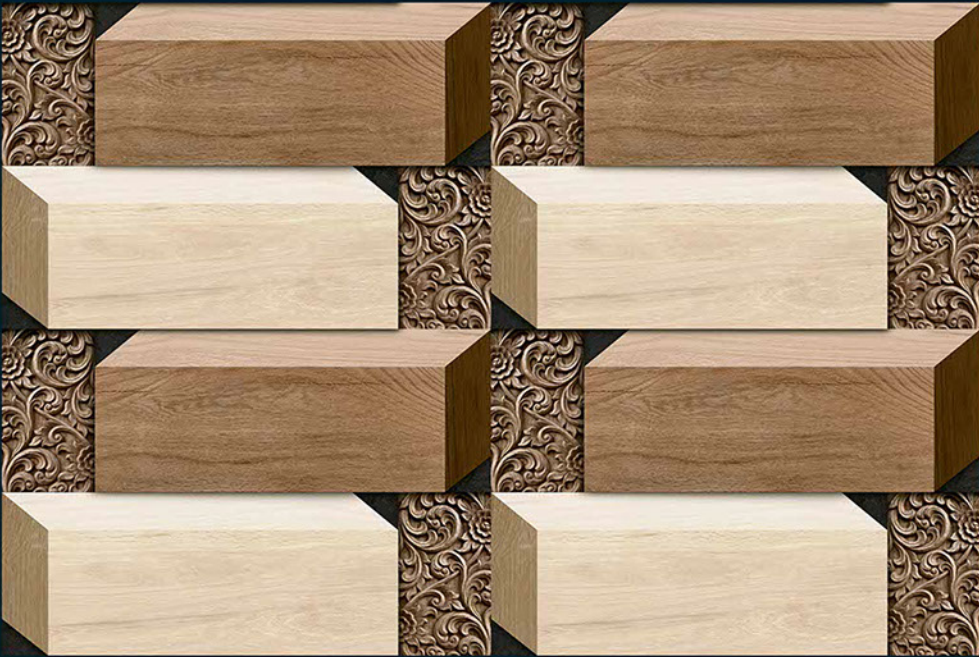

ROCKSTAR
C E R A M I C

213 [PLAIN]

300X Wall
450MM Tiles

ROCKSTAR
CERAMIC

214 [PLAIN]

300X<sup>Wall
Tiles</sup>
450MM

ROCKSTAR
C E R A M I C

215 [PLAIN]