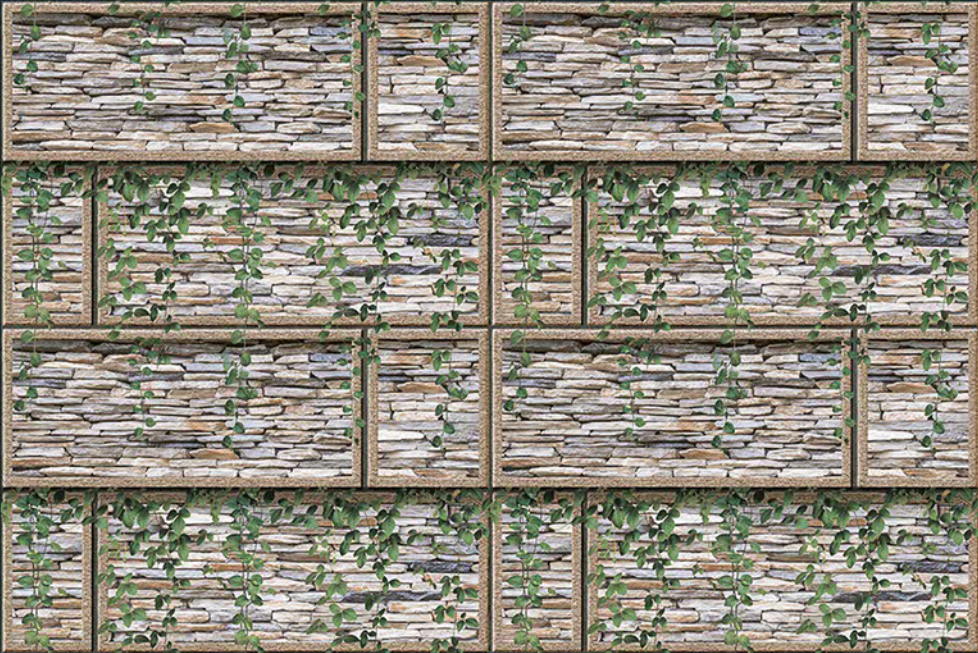

ROCKSTAR
C E R A M I C

110 [PUNCH]

300X Wall
450MM Tiles

ROCKSTAR
CERAMIC

111 [PUNCH]

300X Wall
450MM Tiles

ROCKSTAR
C E R A M I C

112 [PUNCH]