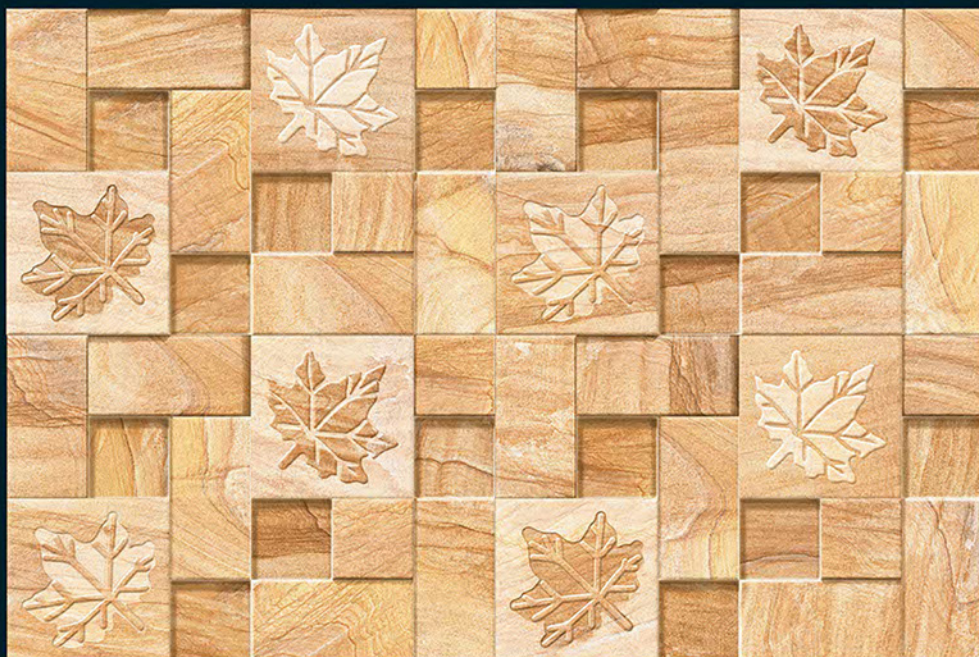

124 [PUNCH]

300X Wall
450MM Tiles

ROCKSTAR
CERAMIC

125 [PUNCH]

RENDOM

300X Wall
450MM Tiles

ROCKSTAR
C E R A M I C

126 [PUNCH]